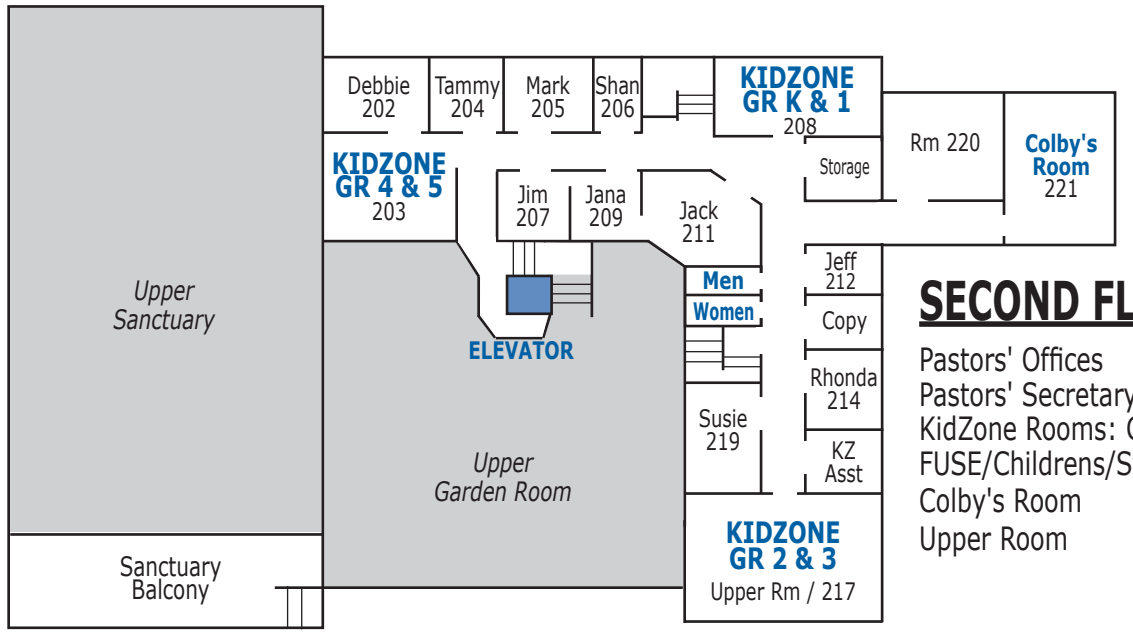

FIRST PRESBYTERIAN CHURCH OF YAKIMA

7th Avenue South

9 SOUTH 8TH AVE, YAKIMA WA 98902 / 509.248.7940 / WWW.FPCYAKIMA.COM

West Yakima Avenue

East
North South
West

MAIN FLOOR (1)

- Sanctuary
- Garden Room
- Child Care
- Business Office
- Ward Chapel
- Lounge
- Parlor
- Adult Ed Room
- Library
- Cubbies/Preschool

SECOND FLOOR (2)

- Pastors' Offices
- Pastors' Secretary
- KidZone Rooms: Grades K-5
- FUSE/Childrens/Students Offices
- Colby's Room
- Upper Room

MEZZANINE (L)

- Sonbeams/Preschool
- Mid High Room
- Choir Room

BASEMENT (LL)

- Weekday Pre-Kindergarten
- Gym (Koehler Hall)