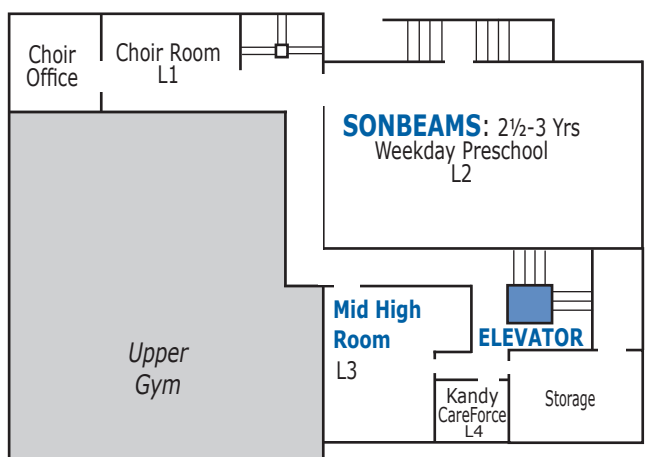

SECOND FLOOR (2)

- Pastors' Offices
- Pastors' Secretary
- KidZone Rooms: Grades K-5
- FUSE/Childrens/Students Offices
- Colby's Room
- Upper Room

MEZZANINE (L)

- Sonbeams/Preschool
- Mid High Room
- Choir Room

BASEMENT (LL)

- Weekday Pre-Kindergarten
- Gym (Koehler Hall)