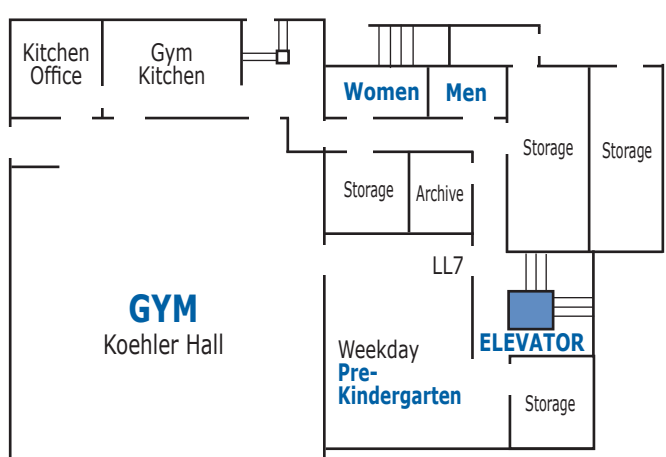

FIRST PRESBYTERIAN CHURCH OF YAKIMA

7th Avenue South

9 SOUTH 8TH AVE, YAKIMA WA 98902 / 509.248.7940 / WWW.FPCYAKIMA.COM

West Yakima Avenue

East
North South
West

MAIN FLOOR (1)

- Sanctuary
- Garden Room
- Child Care
- Business Office
- Ward Chapel
- Lounge
- Parlor
- Adult Ed Room
- Library
- Cubbies/Preschool

SECOND FLOOR (2)

- Pastors' Offices
- Pastors' Secretary
- KidZone Rooms: Grades K-5
- FUSE/Childrens/Students Offices
- Colby's Room
- Upper Room

MEZZANINE (L)

- Sonbeams/Preschool
- Mid High Room
- Choir Room

BASEMENT (LL)

- Weekday Pre-Kindergarten
- Gym (Koehler Hall)