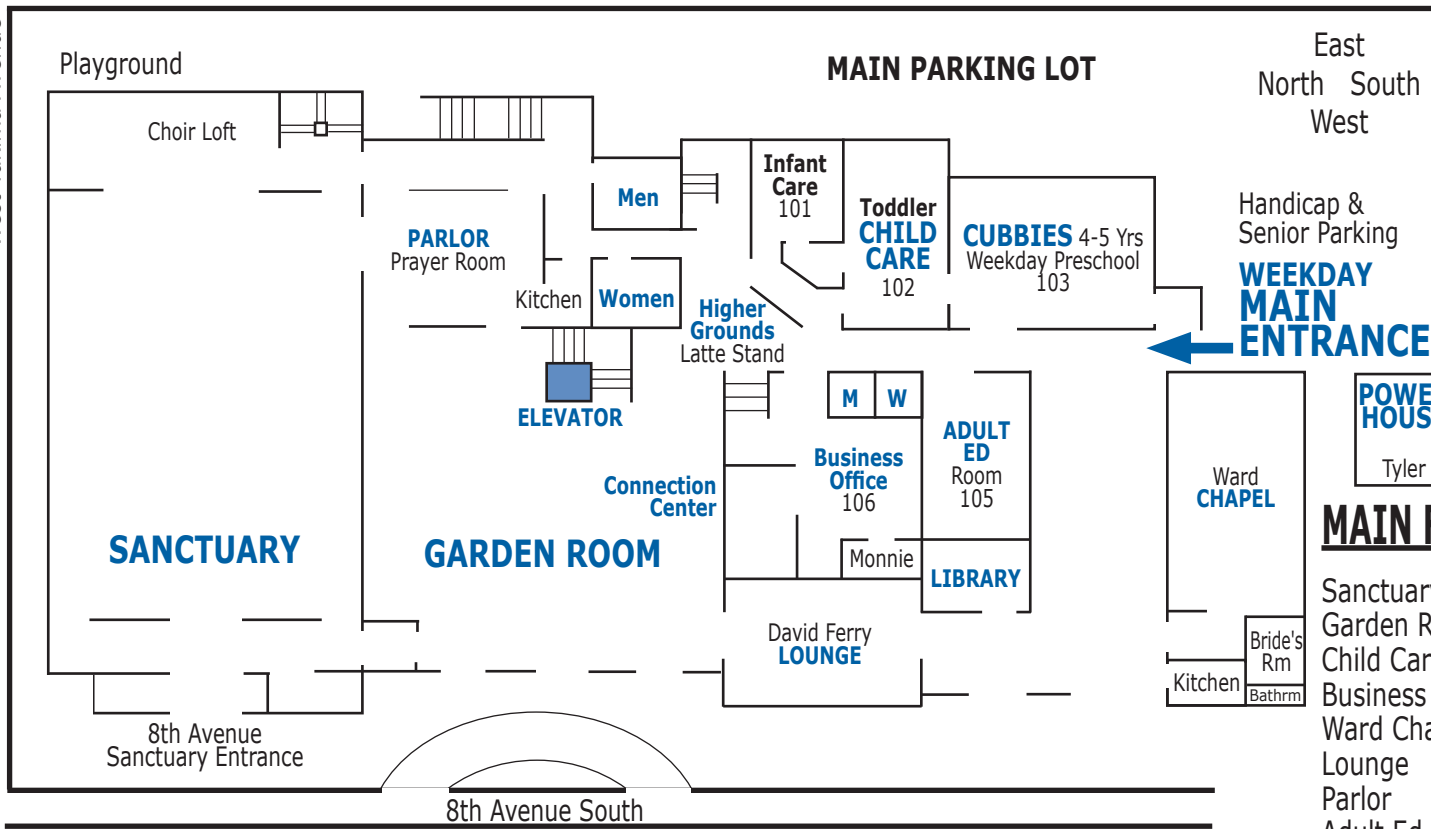

FIRST PRESBYTERIAN CHURCH OF YAKIMA

7th Avenue South

9 SOUTH 8TH AVE, YAKIMA WA 98902 / 509.248.7940 / WWW.FPCYAKIMA.COM

West Yakima Avenue

East
North South
West

MAIN FLOOR (1)

- Sanctuary
- Garden Room
- Child Care
- Business Office
- Ward Chapel
- Lounge
- Parlor
- Adult Ed Room
- Library
- Cubbies/Preschool

SECOND FLOOR (2)

- Pastors' Offices
- Pastors' Secretary
- KidZone Rooms: Grades K-5
- FUSE/Childrens/Students Offices
- Colby's Room
- Upper Room

MEZZANINE (L)

- Sonbeams/Preschool
- Mid High Room
- Choir Room

BASEMENT (LL)

- Weekday Pre-Kindergarten
- Gym (Koehler Hall)